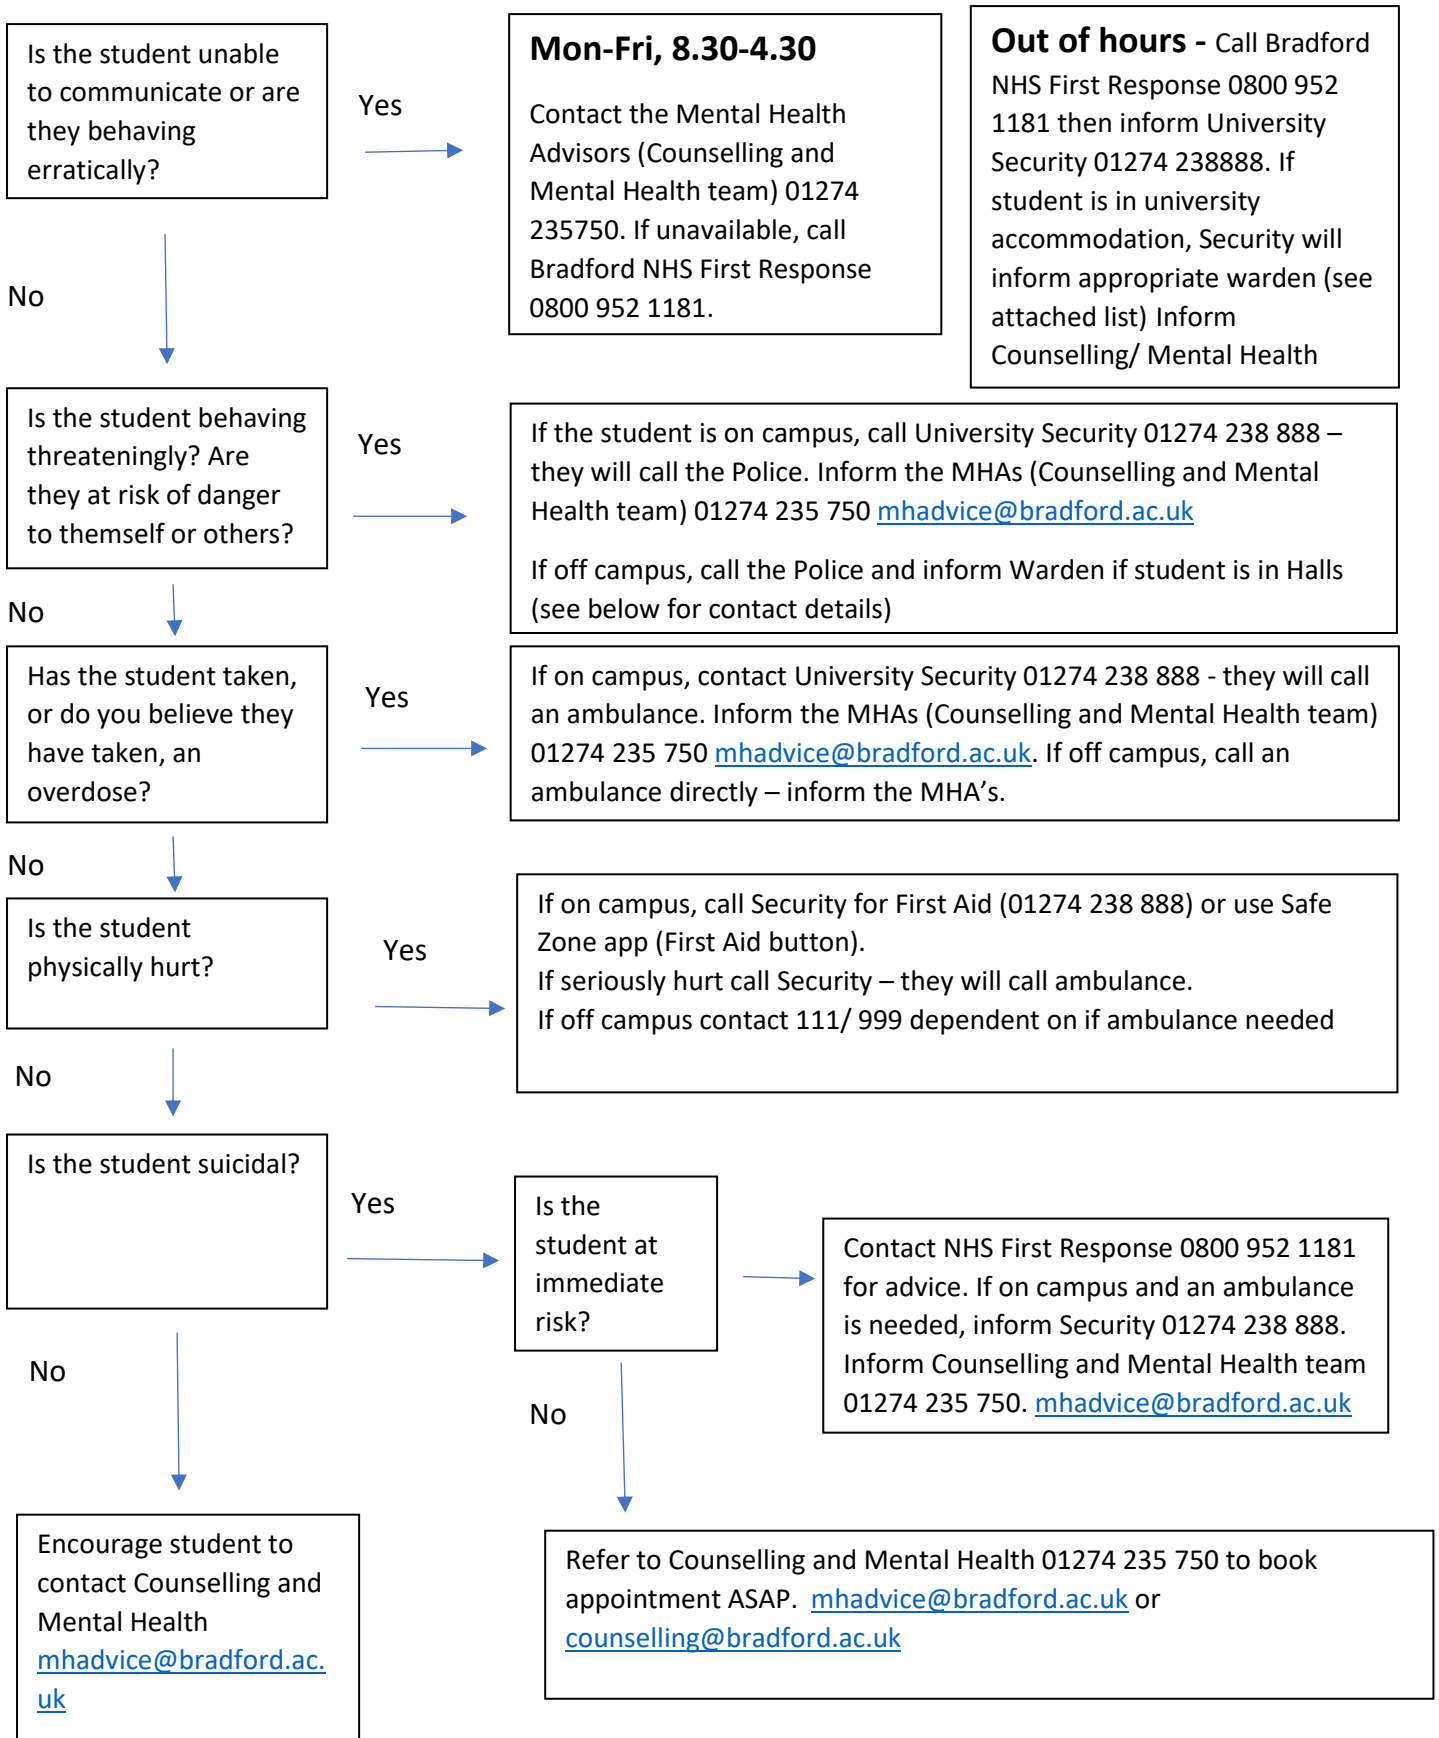

Mental Health Emergency & Suicide Risk Response Protocol 03/08/2023

Start here: